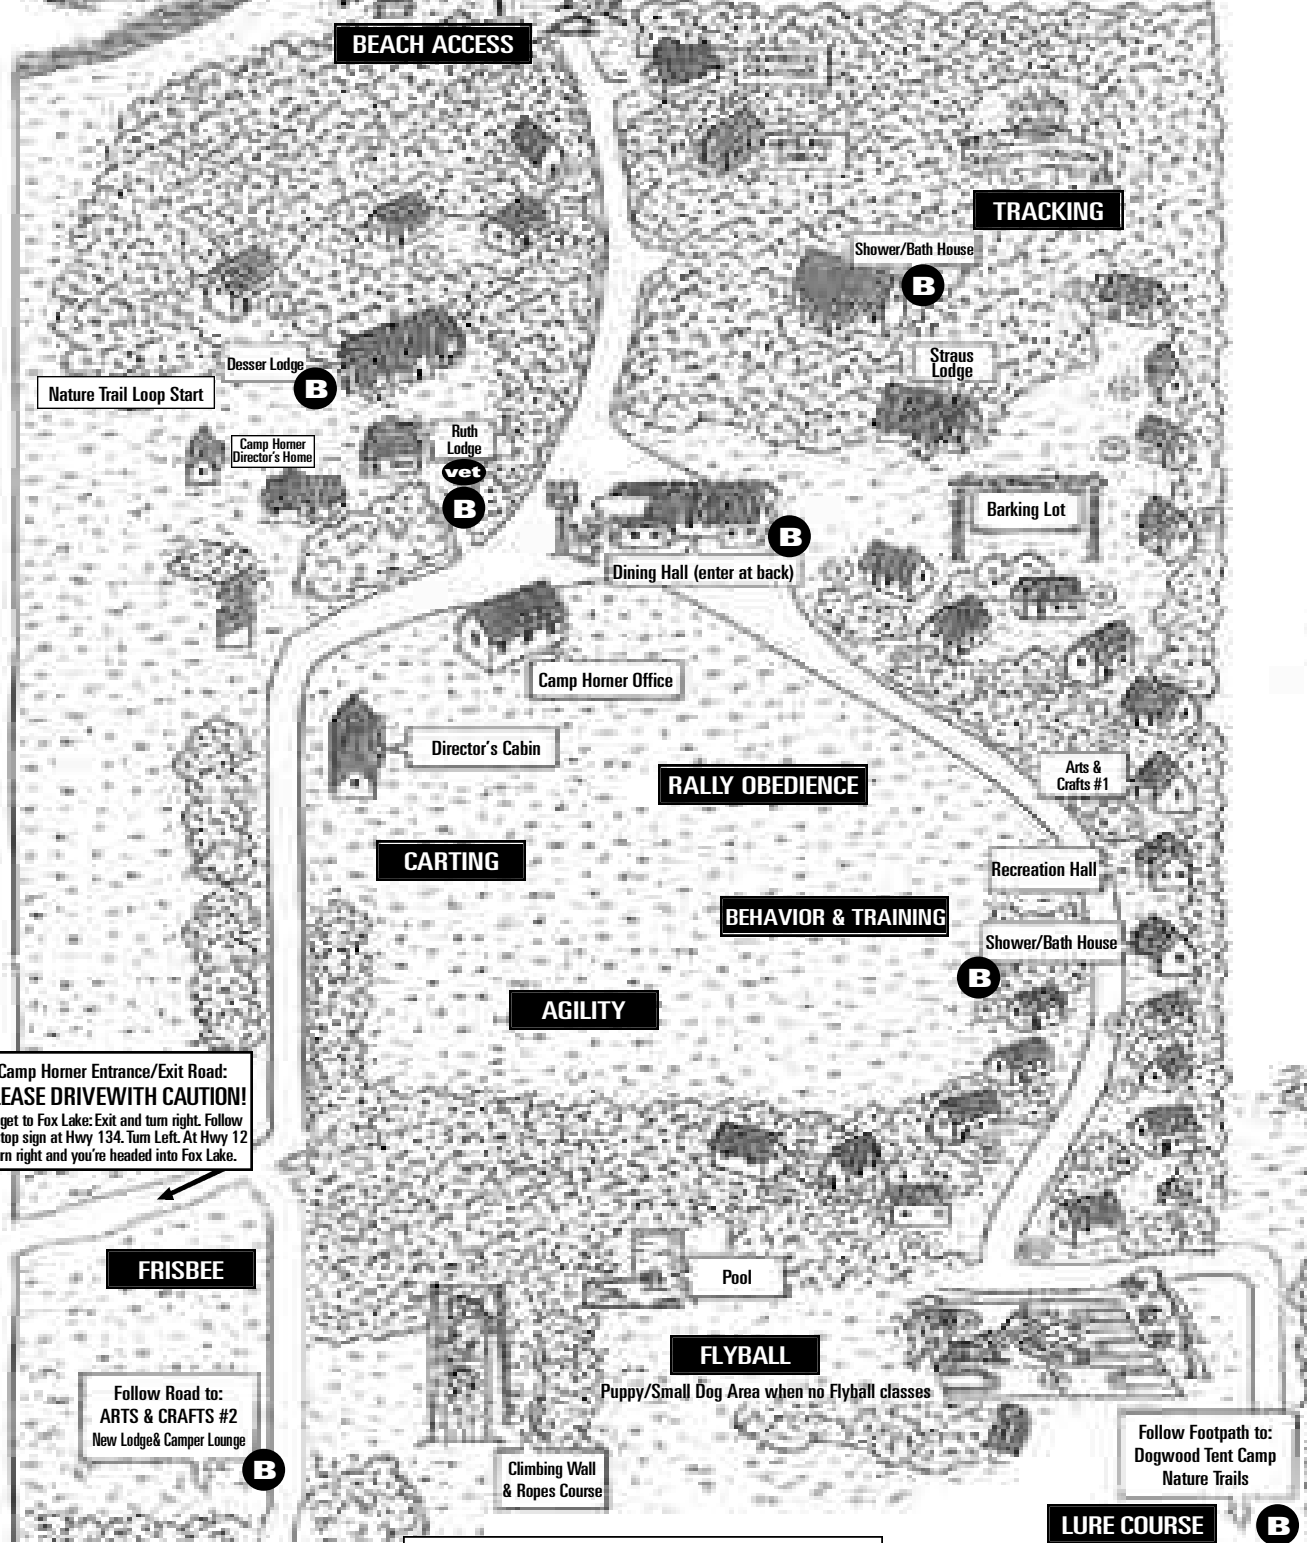

Camp Horner Facility Office: (847) 740-5010

**Camp Horner Entrance/Exit Road: PLEASE DRIVE WITH CAUTION!**  
 To get to Fox Lake: Exit and turn right. Follow to stop sign at Hwy 134. Turn Left. At Hwy 12 turn right and you're headed into Fox Lake.

**(B)** Denotes building with bathroom facilities

***In the event of rain, the show will go on!***  
 Please listen to announcements at mealtimes or check the **RUTH LODGE PORCH** for listings of alternative activity locations!